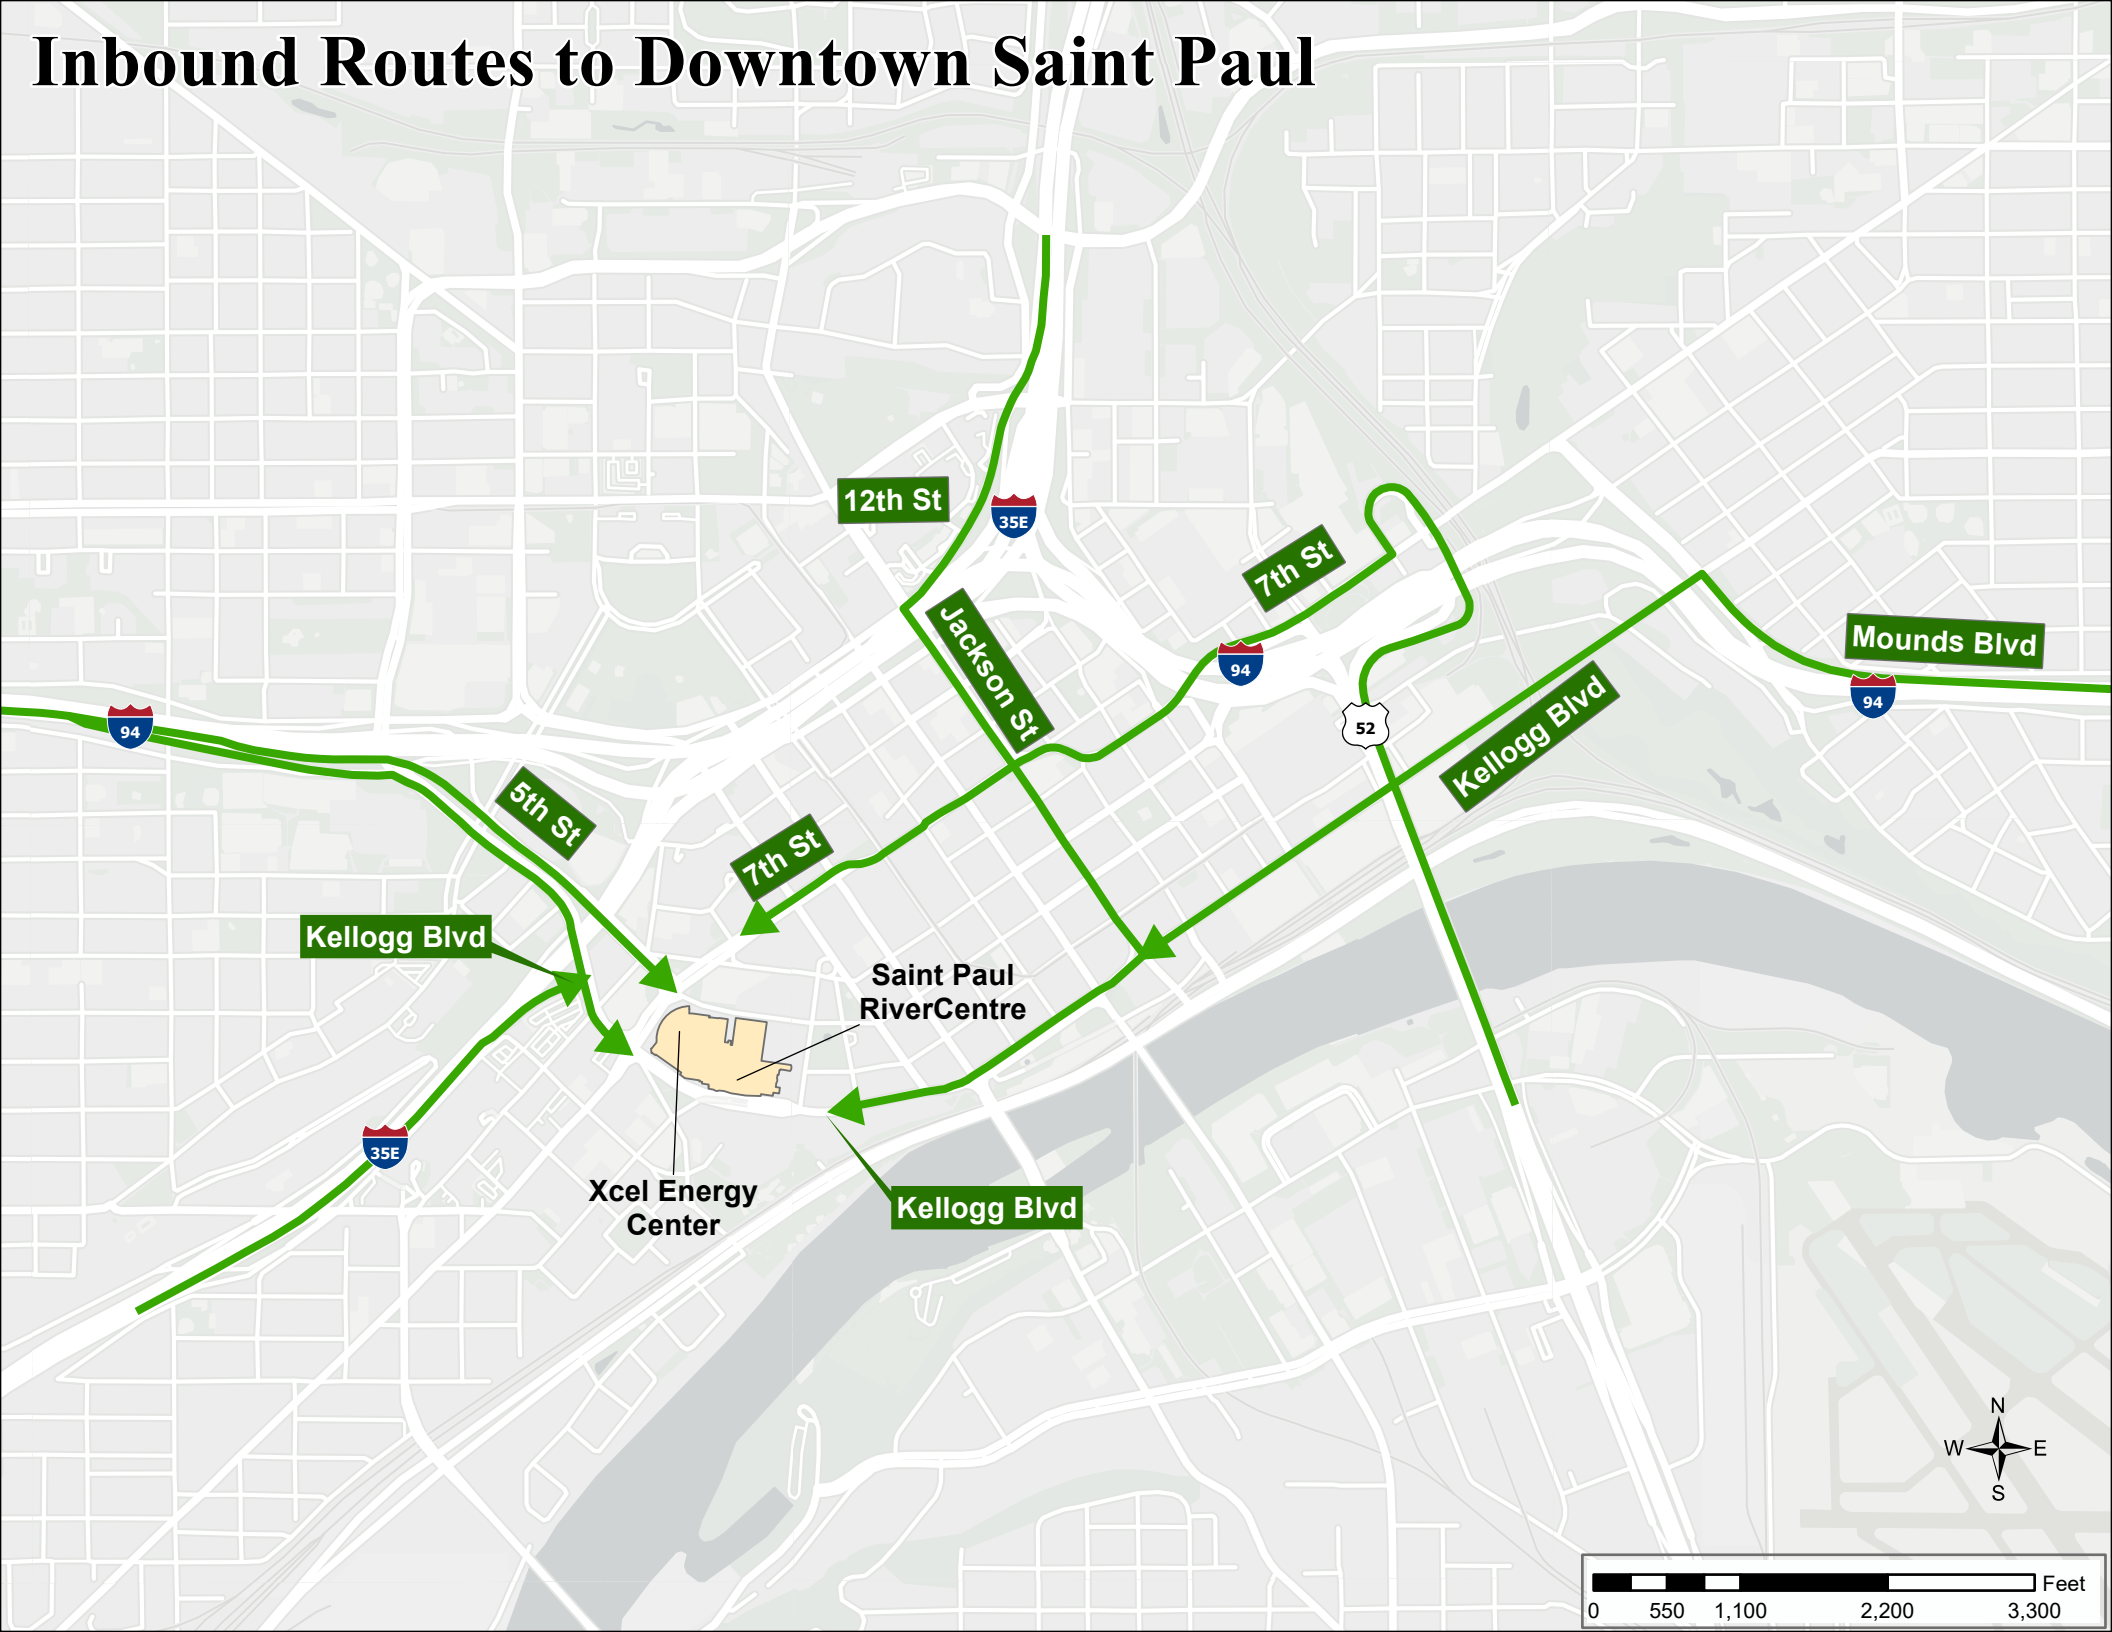

# Inbound Routes to Downtown Saint Paul

12th St

7th St

Mounds Blvd

5th St

7th St

Jackson St

Kellogg Blvd

Kellogg Blvd

Saint Paul RiverCentre

Xcel Energy Center

Kellogg Blvd