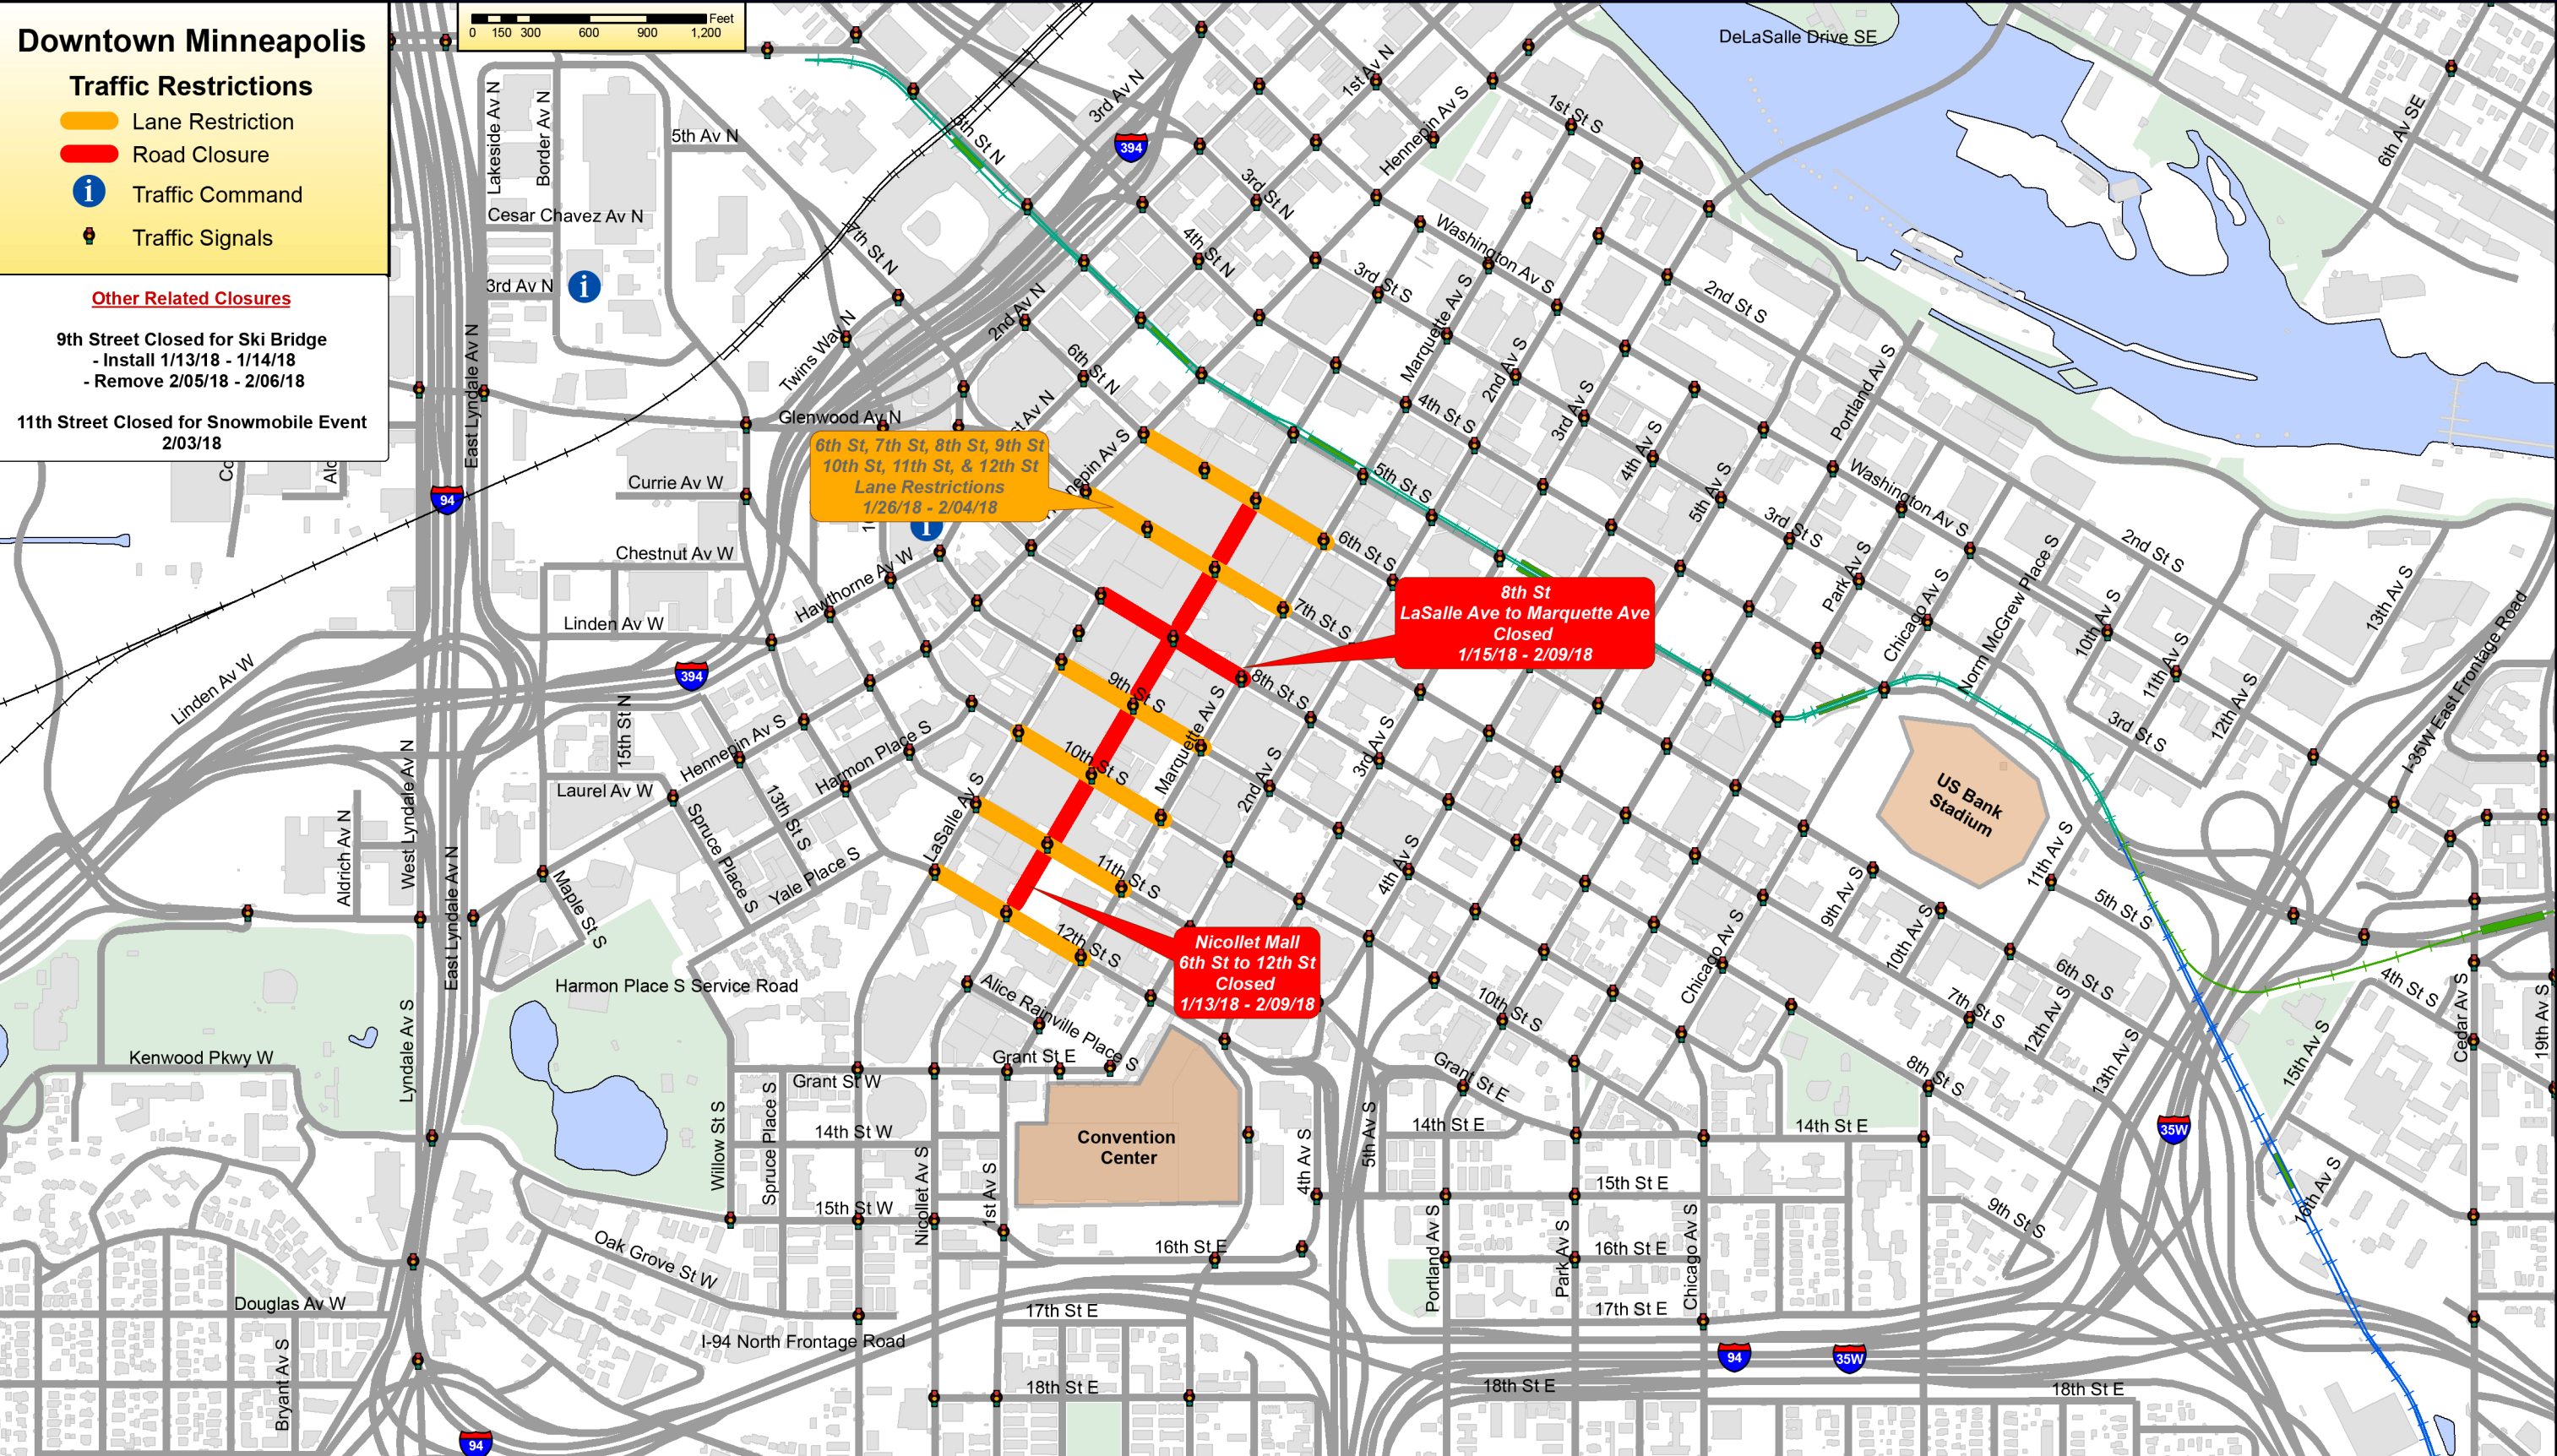

BEST INBOUND ROUTES

Downtown Minneapolis

Traffic Restrictions

-  Intermittent Closures
-  Road Closure
-  Traffic Command
-  Traffic Signals

2nd Ave/Grant St Closed
1/18/18 – 2/08/18
Except the
Eastbound/Northbound
Direction Open
700-900 am & 530-900 pm
on 1/18, 1/19, 1/22 & 1/23

Intermittent Closures
1/27/18 - 2/04/18

SUPER BOWL EXPERIENCE

DRIVEN BY GENESIS

Downtown Minneapolis

Traffic Restrictions

- Lane Restriction
- Road Closure
- Traffic Command
- Traffic Signals

Other Related Closures

9th Street Closed for Ski Bridge
 - Install 1/13/18 - 1/14/18
 - Remove 2/05/18 - 2/06/18

11th Street Closed for Snowmobile Event
 2/03/18

SUPER BOWL LIVE
PRESENTED BY VERIZON

Downtown Minneapolis

Traffic Restrictions

-  Road Closure
-  Road Closure (Gameday Weekend Only)
-  Local Traffic Only
-  Area of Restricted Roadways
-  Traffic Command
-  Traffic Signals
- Bike Trail Restrictions**
-  Hiawatha Trail Closure

SUPER BOWL LII GAMEDAY