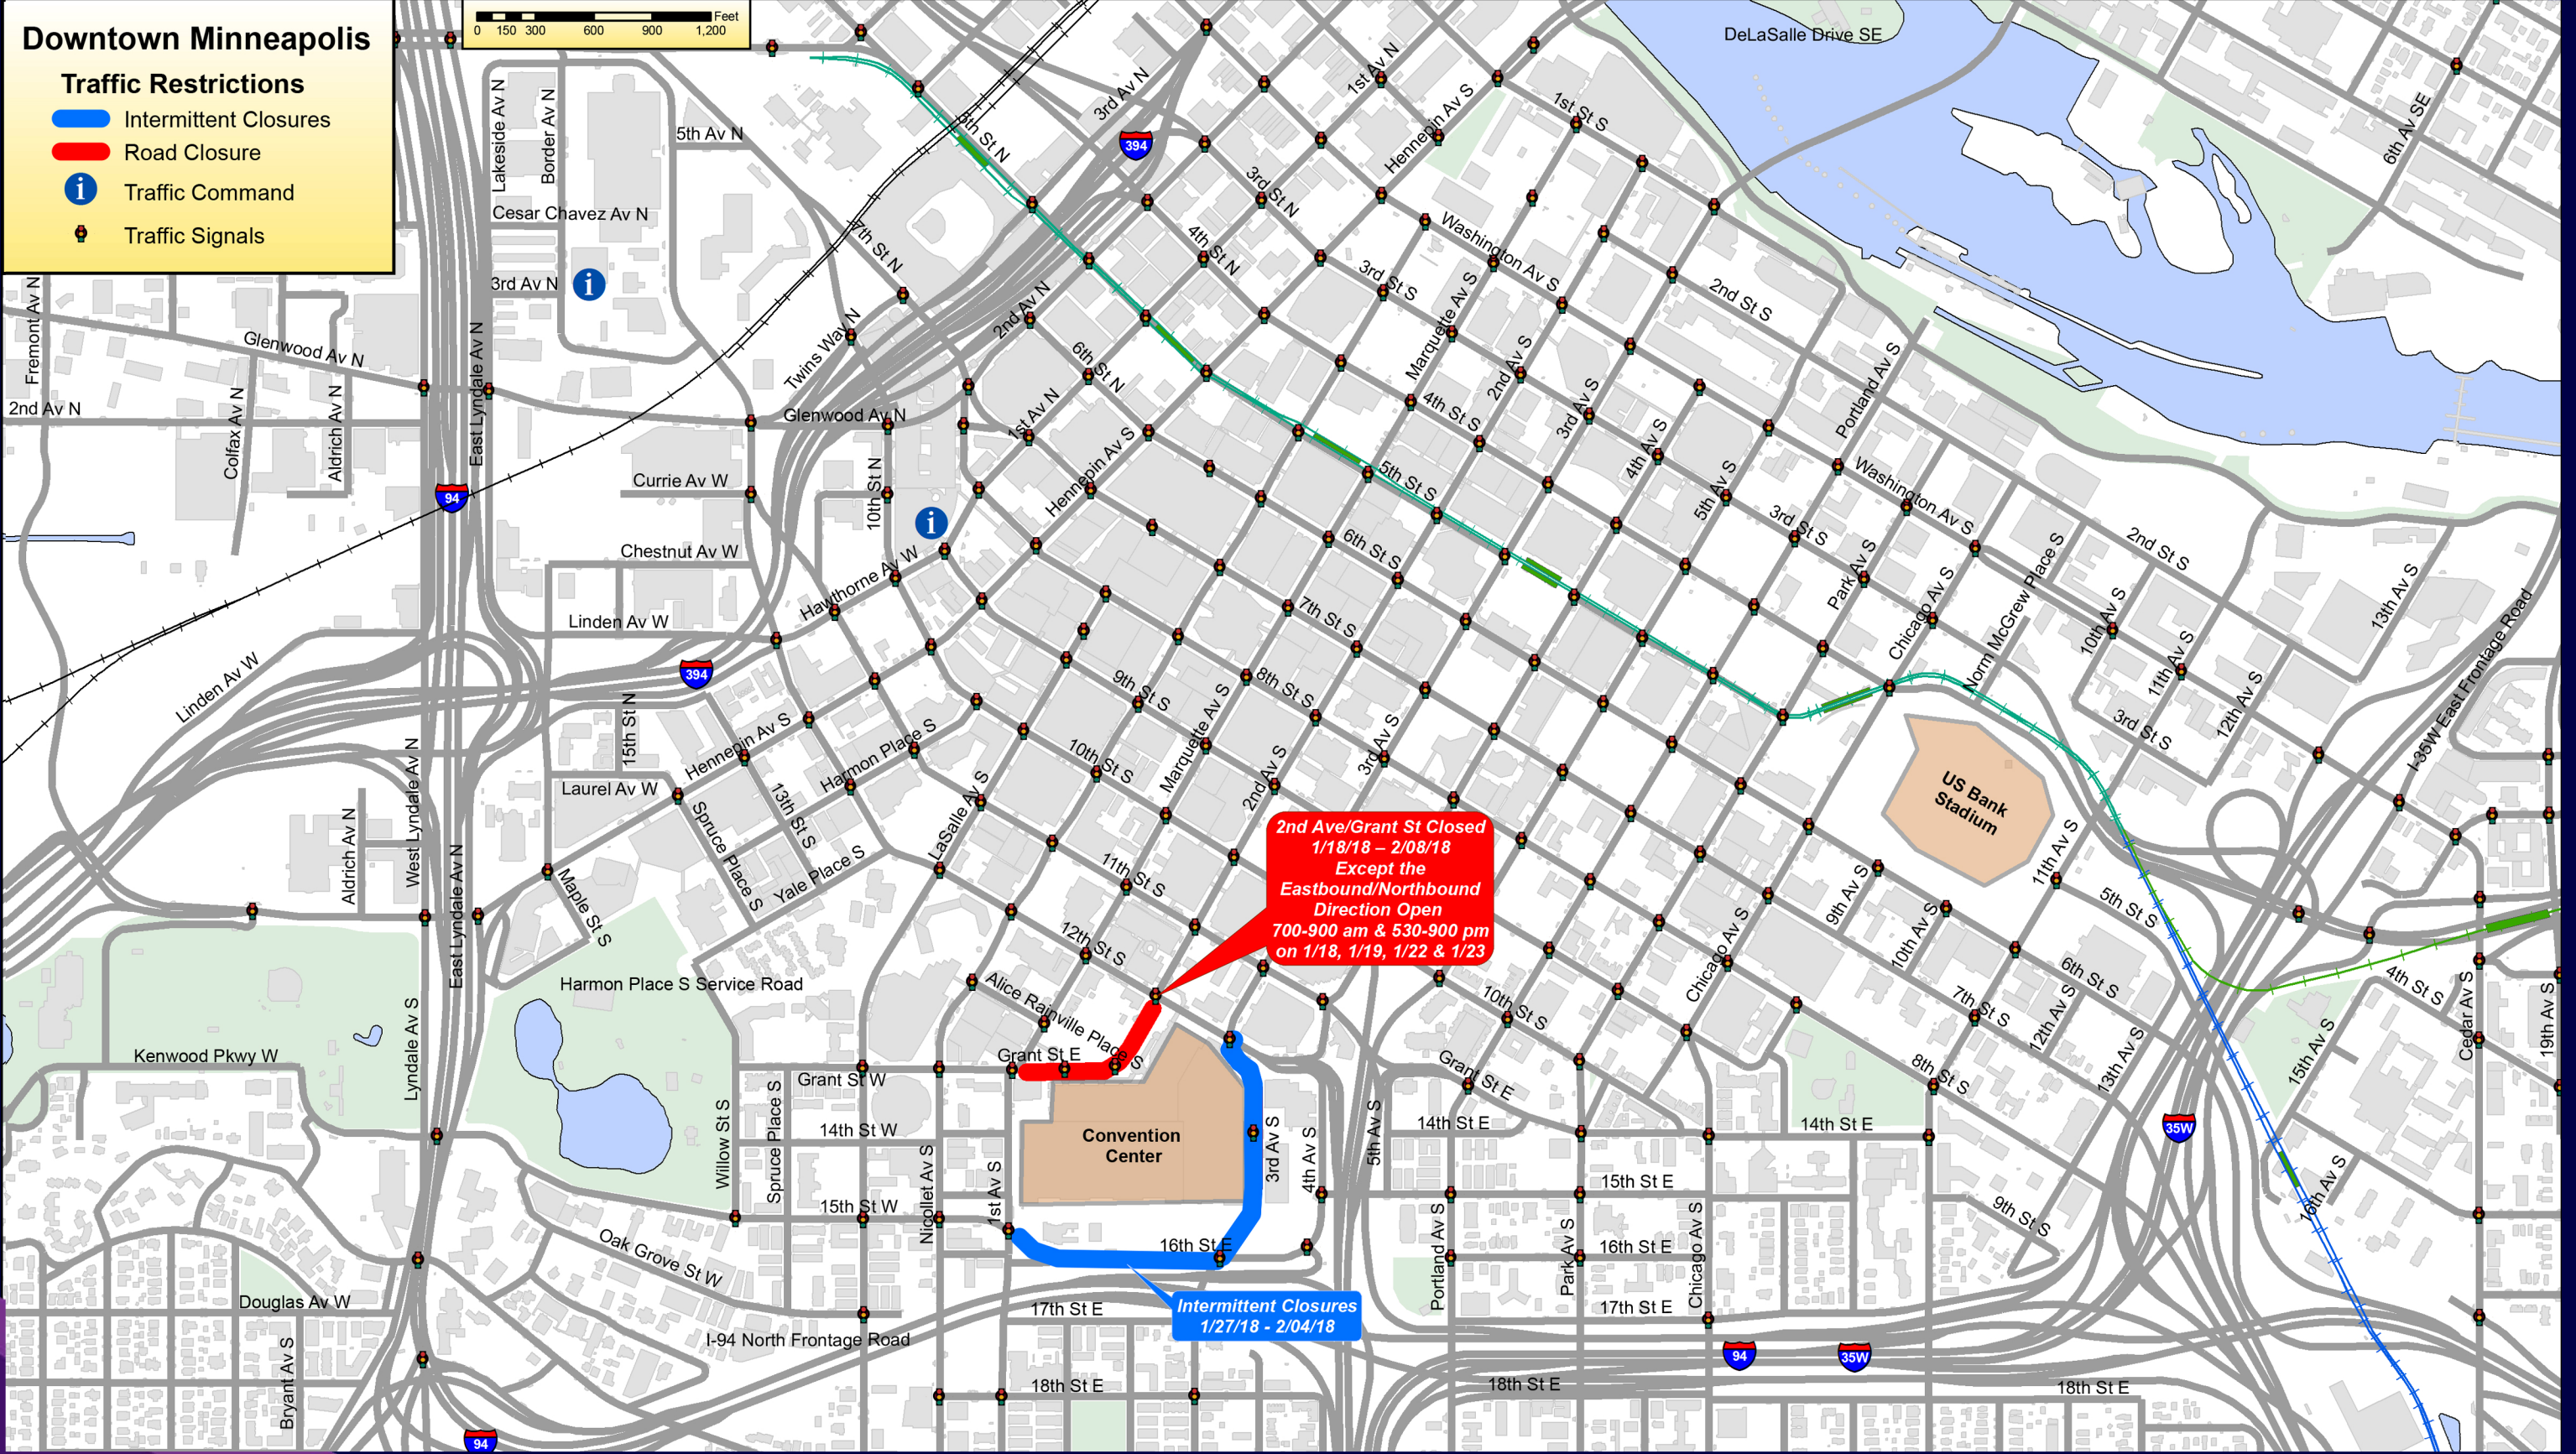

BEST INBOUND ROUTES

Downtown Minneapolis

Traffic Restrictions

-  Intermittent Closures
-  Road Closure
-  Traffic Command
-  Traffic Signals

2nd Ave/Grant St Closed
1/18/18 – 2/08/18
Except the
Eastbound/Northbound
Direction Open
700-900 am & 530-900 pm
on 1/18, 1/19, 1/22 & 1/23

Intermittent Closures
1/27/18 - 2/04/18

SUPER BOWL EXPERIENCE

DRIVEN BY GENESIS

Downtown Minneapolis

Traffic Restrictions

- Lane Restriction
- Road Closure
- Traffic Command
- Traffic Signals

Other Related Closures

9th Street Closed for Ski Bridge
 - Install 1/13/18 - 1/14/18
 - Remove 2/05/18 - 2/06/18

11th Street Closed for Snowmobile Event
 2/03/18

SUPER BOWL LIVE
PRESENTED BY VERIZON

Downtown Minneapolis

Traffic Restrictions

-  Road Closure
-  Road Closure (Gameday Weekend Only)
-  Local Traffic Only
-  Area of Restricted Roadways
-  Traffic Command
-  Traffic Signals
- Bike Trail Restrictions**
-  Hiawatha Trail Closure

SUPER BOWL LII GAMEDAY